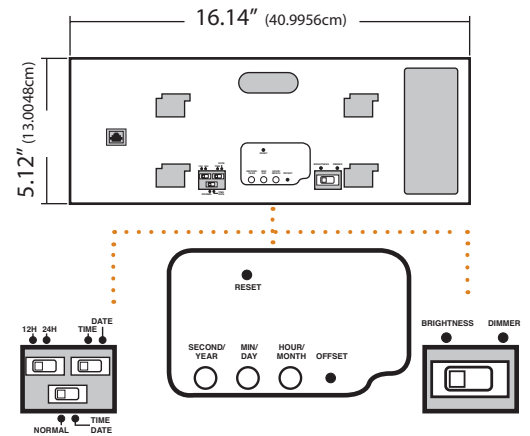

Digital Display Clock Specifications

2.5" (6.35cm) 4 and 6 Digit LED Display

- Sleek, Contoured Style
- Highly Visible LED Display
- Alternating Time and Date (self adjustable)
- 12/24 hr. Display Format
- Adjustable Brightness (dimming)
- 120 VAC or 24 VAC

Side Mount - Front View

Ceiling Mount - Front View

Back View

4" (10.16cm) 4 Digit LED Display

Side Mount - Front View

Ceiling Mount - Front View

Back View