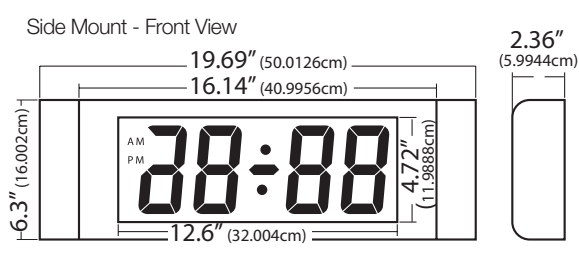

Digital Display Clock Specifications

2.5" (6.35cm) 4 and 6 Digit LED Display

- Sleek, Contoured Style
- Highly Visible LED Display
- Alternating Time and Date (self adjustable)
- 12/24 hr. Display Format
- Adjustable Brightness (dimming)
- 120 VAC or 24 VAC

Side Mount - Front View

Ceiling Mount - Front View

Back View

4" (10.16cm) 4 Digit LED Display

Side Mount - Front View

Ceiling Mount - Front View

Back View