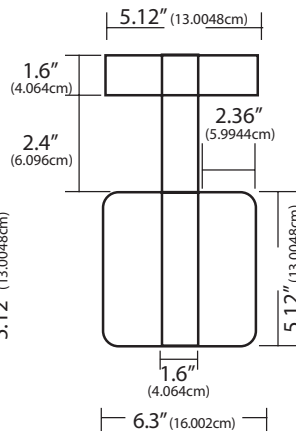

Digital Display Clock Specifications

2.5" (6.35cm) 4 and 6 Digit LED Display

- Sleek, Contoured Style
- Highly Visible LED Display
- Alternating Time and Date (self adjustable)
- 12/24 hr. Display Format
- Adjustable Brightness (dimming)
- 120 VAC or 24 VAC

Side Mount - Front View

Ceiling Mount - Front View

Back View

4" (10.16cm) 4 Digit LED Display

Side Mount - Front View

Ceiling Mount - Front View

Back View