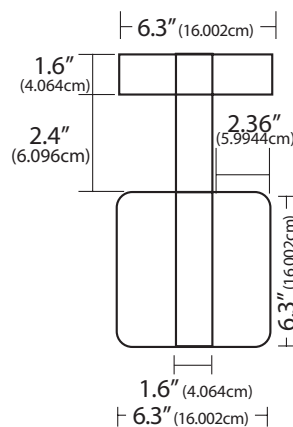

Digital Display Clock Specifications

2.5" (6.35cm) 4 and 6 Digit LED Display

- Sleek, Contoured Style
- Highly Visible LED Display
- Alternating Time and Date (self adjustable)
- 12/24 hr. Display Format
- Adjustable Brightness (dimming)
- 120 VAC or 24 VAC

Side Mount - Front View

Ceiling Mount - Front View

Back View

4" (10.16cm) 4 Digit LED Display

Side Mount - Front View

Ceiling Mount - Front View

Back View