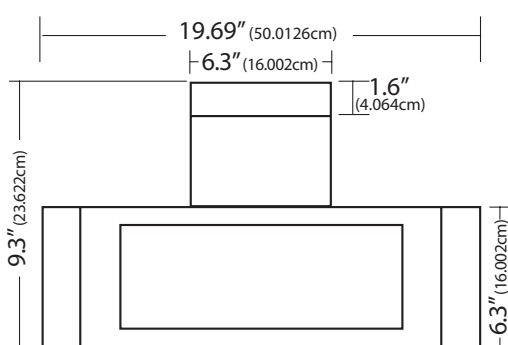

Digital Display Clock Specifications

2.5" (6.35cm) 4 and 6 Digit LED Display

- Sleek, Contoured Style
- Highly Visible LED Display
- Alternating Time and Date (self adjustable)
- 12/24 hr. Display Format
- Adjustable Brightness (dimming)
- 120 VAC or 24 VAC

Side Mount - Front View

Ceiling Mount - Front View

Back View

4" (10.16cm) 4 Digit LED Display

Side Mount - Front View

Ceiling Mount - Front View

Back View