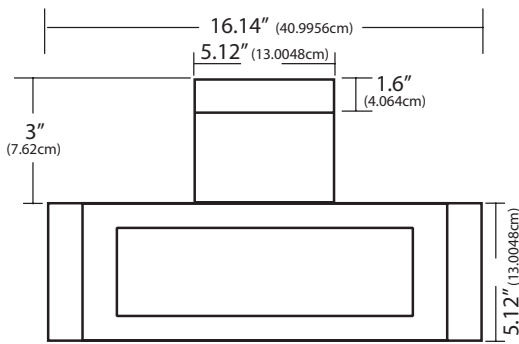

Digital Display Clock Specifications

2.5" (6.35cm) 4 and 6 Digit LED Display

- Sleek, Contoured Style
- Highly Visible LED Display
- Alternating Time and Date (self adjustable)
- 12/24 hr. Display Format
- Adjustable Brightness (dimming)
- 120 VAC or 24 VAC

Side Mount - Front View

Ceiling Mount - Front View

Back View

4" (10.16cm) 4 Digit LED Display

Side Mount - Front View

Ceiling Mount - Front View

Back View