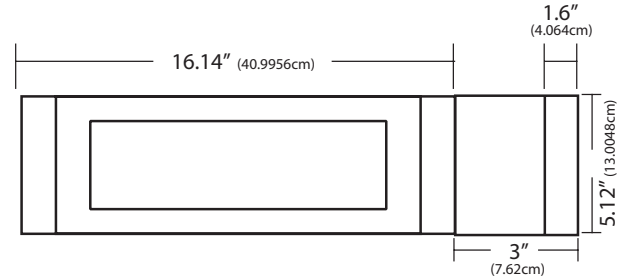

Digital Display Clock Specifications

2.5" (6.35cm) 4 and 6 Digit LED Display

- Sleek, Contoured Style
- Highly Visible LED Display
- Alternating Time and Date (self adjustable)
- 12/24 hr. Display Format
- Adjustable Brightness (dimming)
- 120 VAC or 24 VAC

Side Mount - Front View

Ceiling Mount - Front View

Back View

4" (10.16cm) 4 Digit LED Display

Side Mount - Front View

Ceiling Mount - Front View

Back View