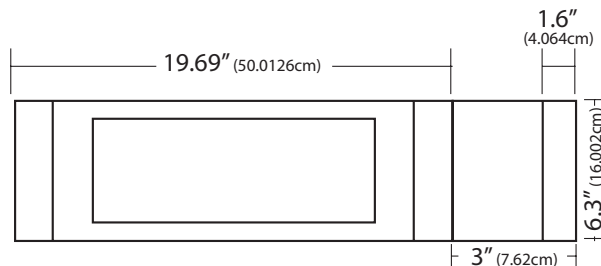

Digital Display Clock Specifications

2.5" (6.35cm) 4 and 6 Digit LED Display

- Sleek, Contoured Style
- Highly Visible LED Display
- Alternating Time and Date (self adjustable)
- 12/24 hr. Display Format
- Adjustable Brightness (dimming)
- 120 VAC or 24 VAC

Side Mount - Front View

Ceiling Mount - Front View

Back View

4" (10.16cm) 4 Digit LED Display

Side Mount - Front View

Ceiling Mount - Front View

Back View