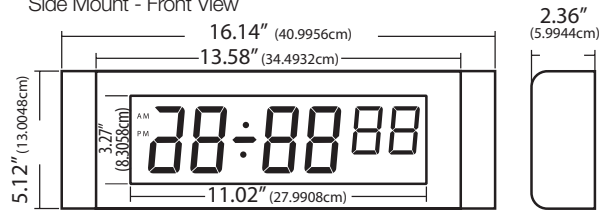

Digital Display Clock Specifications

2.5" (6.35cm) 4 and 6 Digit LED Display

- Sleek, Contoured Style
- Highly Visible LED Display
- Alternating Time and Date (self adjustable)
- 12/24 hr. Display Format
- Adjustable Brightness (dimming)
- 120 VAC or 24 VAC

Side Mount - Front View

Ceiling Mount - Front View

Back View

4" (10.16cm) 4 Digit LED Display

Side Mount - Front View

Ceiling Mount - Front View

Back View